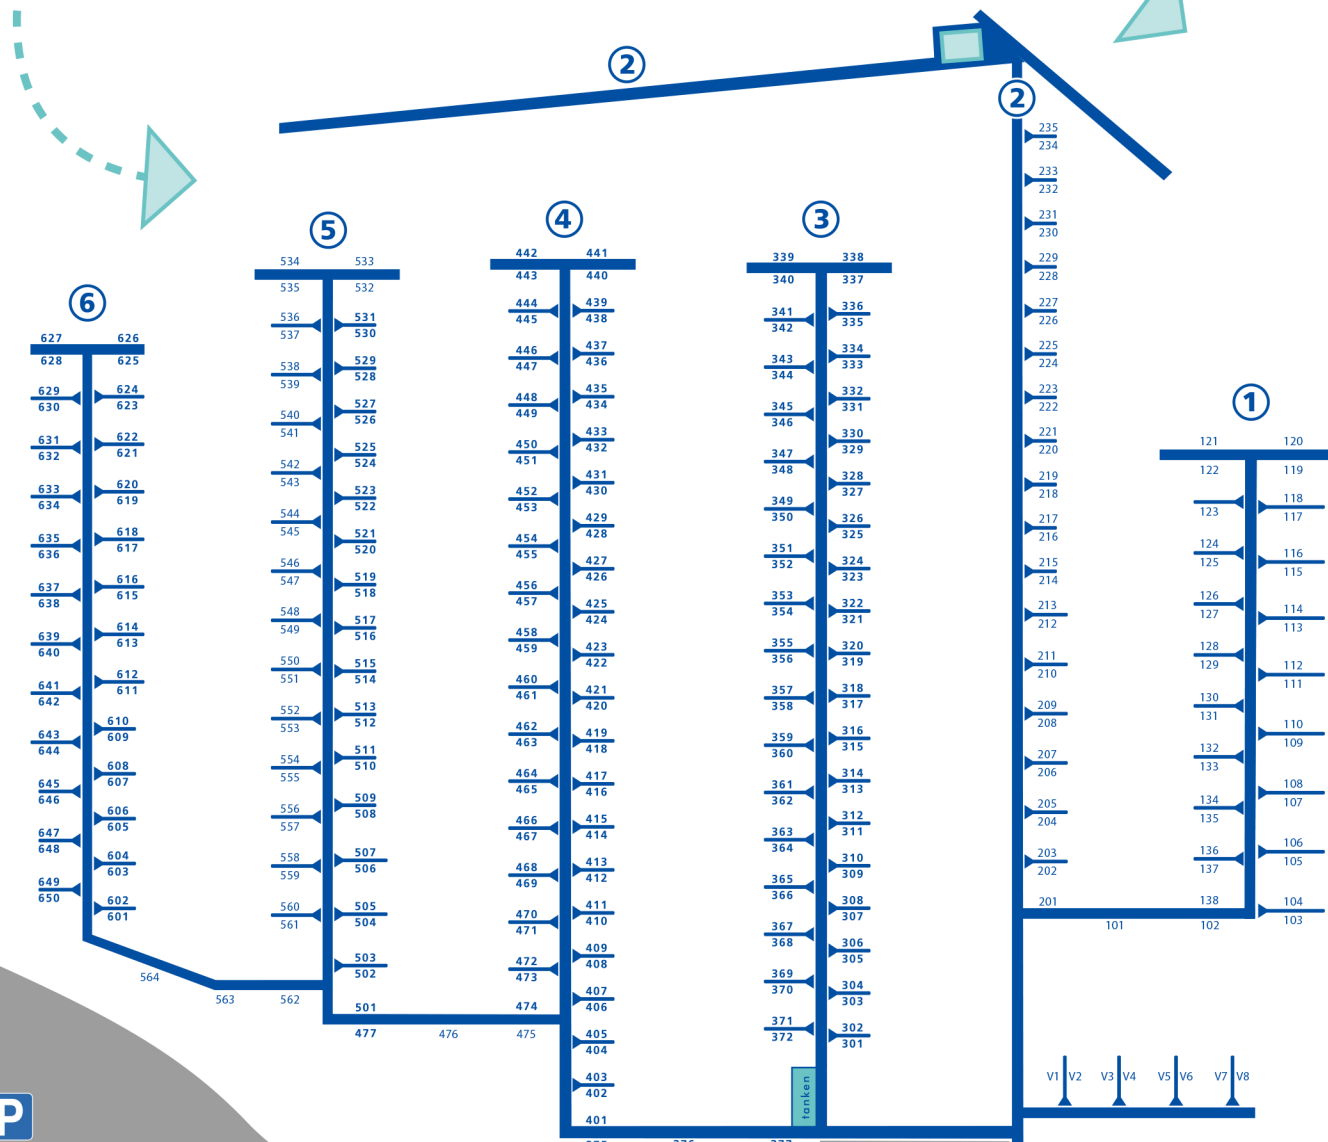

Vaarroute

P

P

P

Roompot Marina